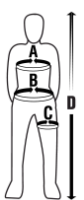

### FALL PROTECTION HARNESS ROOFWALKER

- Unique design for the roof worker.
- 1 dorsal D-ring + 2 front loops
- 2 side D-rings for work positioning
- Integrated energy absorber
- Fall Safe™ 3-D ergonomic Support Belt
- Fall Safe™ ergonomic Back Pad
- Padded legs
- Izy quick connect buckles
- Lanyard keepers
- 6 point size adjustment for perfect fit
- Reflex pattern at dorsal to keep you visible and safer
- Fall Arrest indicators

#### SPECIFICATIONS

- Sizes: S/M - L/XL - XXL
- Weight: 2,3Kg
- CE marked EN355:2002 EN361:2002

	A	B	C	D
<b>S/M</b>	80-120	75-115	45-75	145-180
<b>L/XL</b>	95-130	90-135	55-85	160-195
<b>XXL</b>	110-140	105-150	65-95	175-210
<b>Universal</b>	Universal from A to D			