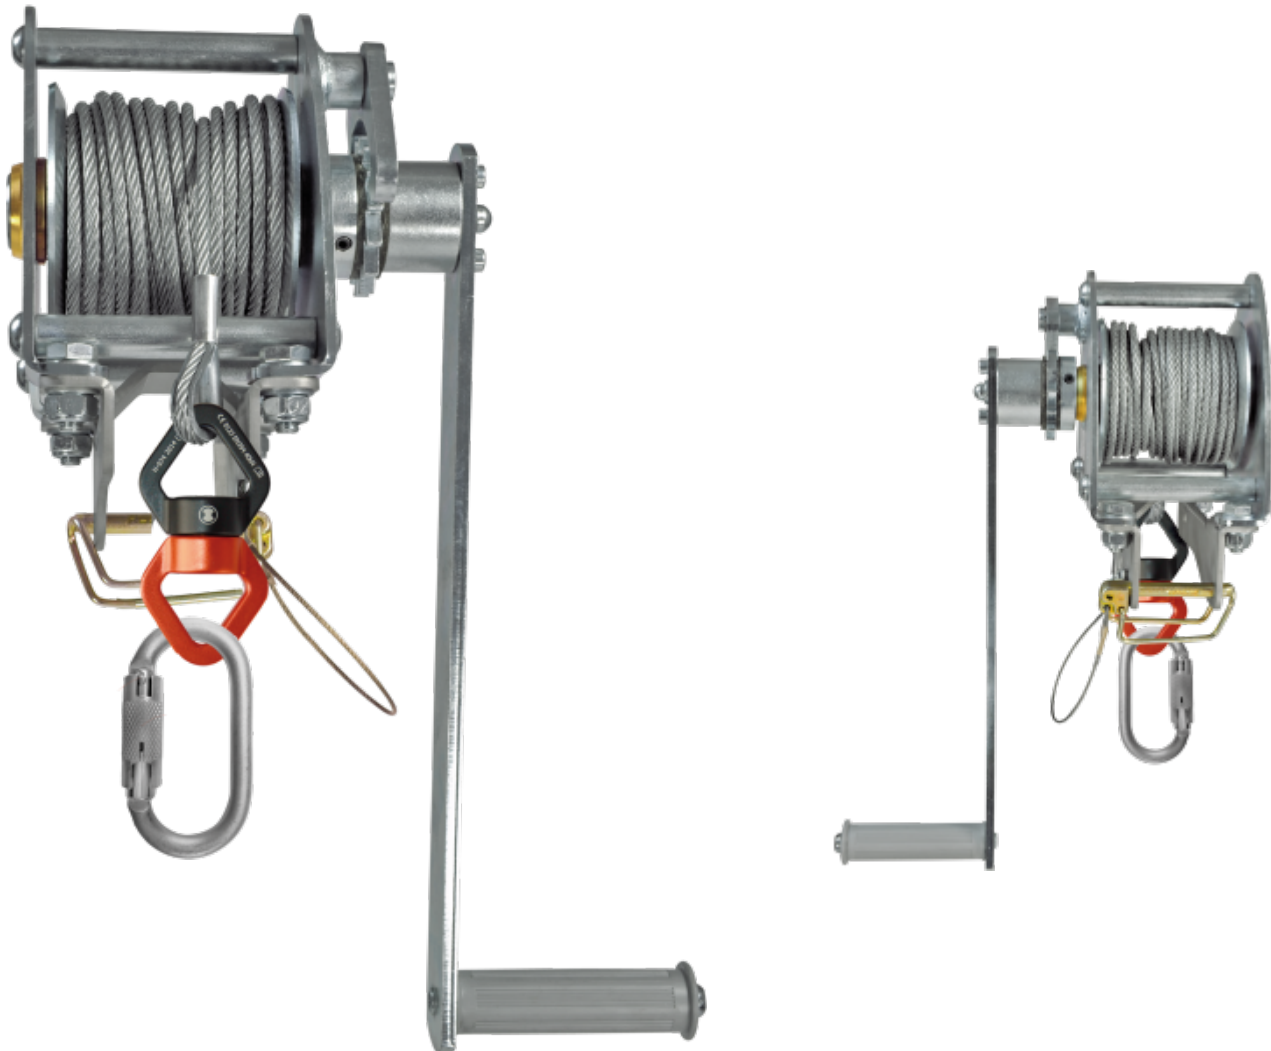

## TRIBOC T WIND

### GENERAL

Art. no.: ACS-0036-15-T

EAN: 4030281129875

E-class number: 40-02-01-90

Customs no.: 84254900